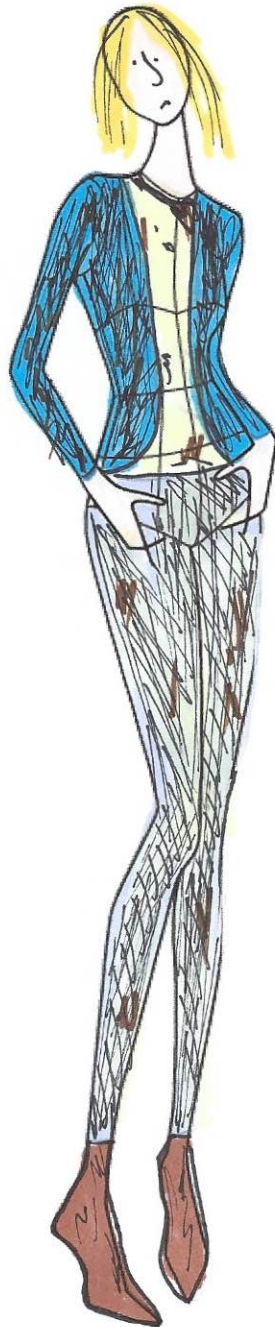

INTO THE WOODS

Costume Design Sketch

Character: NARRATOR

INTO THE WOODS

Costume Design Sketch

Character: Mysterious Old Man

INTO THE WOODS

Costume Design Sketch

Character: Baker

INTO THE WOODS

Costume Design Sketch

Character: Baker's Wife

INTO THE WOODS

Costume Design Sketch

Character: WITCH (OLD)

INTO THE WOODS

INTO THE WOODS

Costume Design Sketch

Character: Jack's Mother

INTO THE WOODS

Costume Design Sketch

Character: MILKY WHITE

INTO THE WOODS

Costume Design Sketch

Costume Design Sketch

Character: GRANNY

INTO THE WOODS

Costume Design Sketch

Character: CINDERELLA (POOR)

INTO THE WOODS

Costume Design Sketch

Character: CINDERELLA (BALLGOWN)