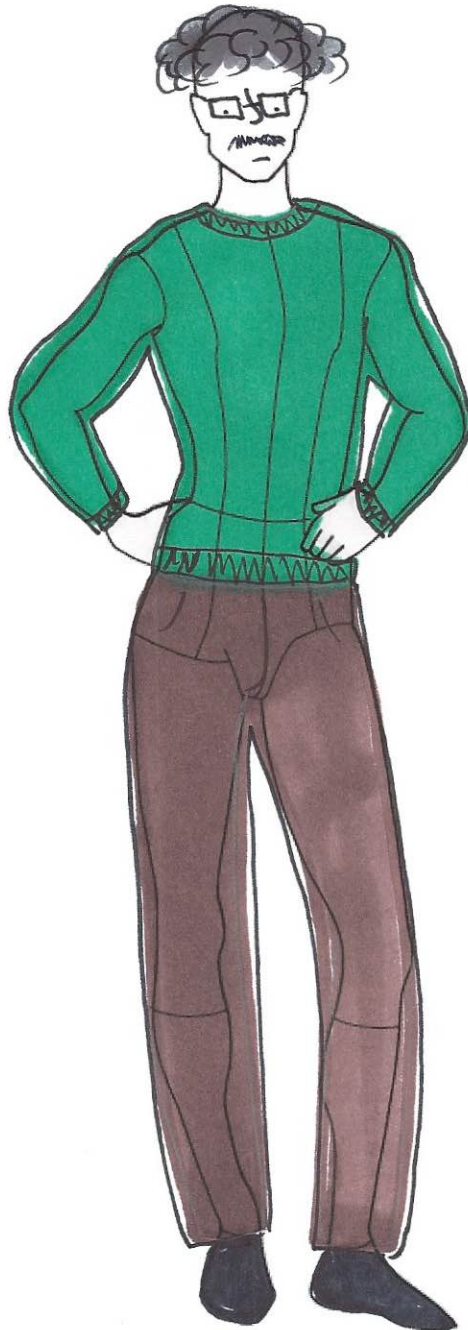

INTO THE WOODS

Costume Design Sketch

Character: NARRATOR

INTO THE WOODS

Costume Design Sketch

Character: Mysterious Old Man

INTO THE WOODS

Costume Design Sketch

Character: Baker

INTO THE WOODS

Costume Design Sketch

Character: Baker's Wife

INTO THE WOODS

Costume Design Sketch

Character: WITCH (OLD)

INTO THE WOODS

Costume Design Sketch

Character: WITCH (YOUNG)

INTO THE WOODS

Costume Design Sketch

Character: Rapunzel

INTO THE WOODS

Costume Design Sketch

Character: Jack

INTO THE WOODS

Costume Design Sketch

Character: Jack's Mother

INTO THE WOODS

Costume Design Sketch

Character: MILKY WHITE

INTO THE WOODS

Costume Design Sketch