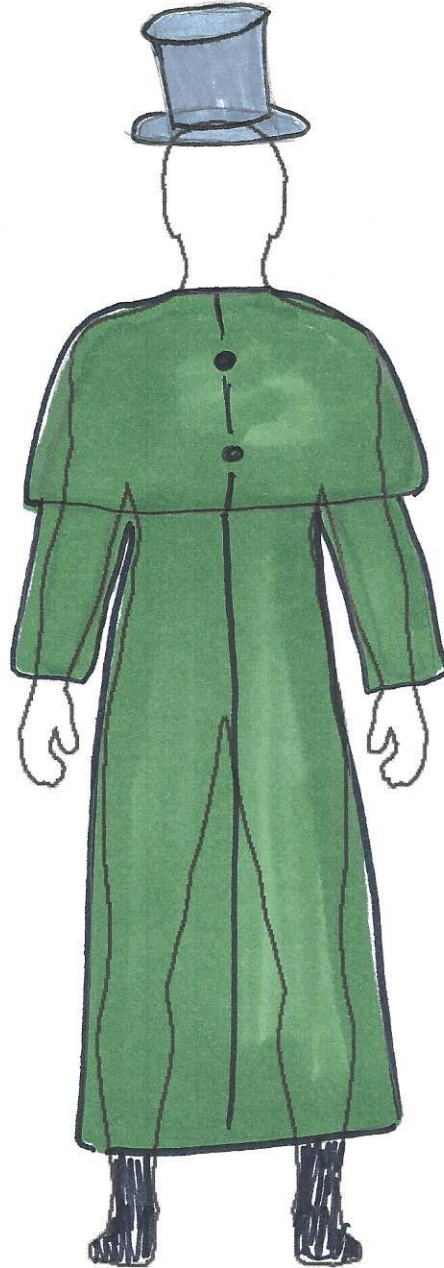

PINOCCHIO

COSTUME DESIGN

CHARACTER: Hickory

PINOCCHIO

COSTUME DESIGN

CHARACTER: LORENZO

PINOCCHIO

COSTUME DESIGN

CHARACTER: SILL

PINOCCHIO

COSTUME DESIGN

CHARACTER: Lampwick

PINOCCHIO

COSTUME DESIGN

CHARACTER: Jack

PINOCCHIO

CHARACTER: Lucky Star

PINOCCHIO

COSTUME DESIGN

CHARACTER: BLUE FAIRY

PINOCCHIO

COSTUME DESIGN

CHARACTER: FIBBER THE FOX

PINOCCHIO

COSTUME DESIGN

CHARACTER: Lefty THE CAT

PINOCCHIO

COSTUME DESIGN

CHARACTER: COACHMAN

PINOCCHIO

COSTUME DESIGN

CHARACTER: Puppets