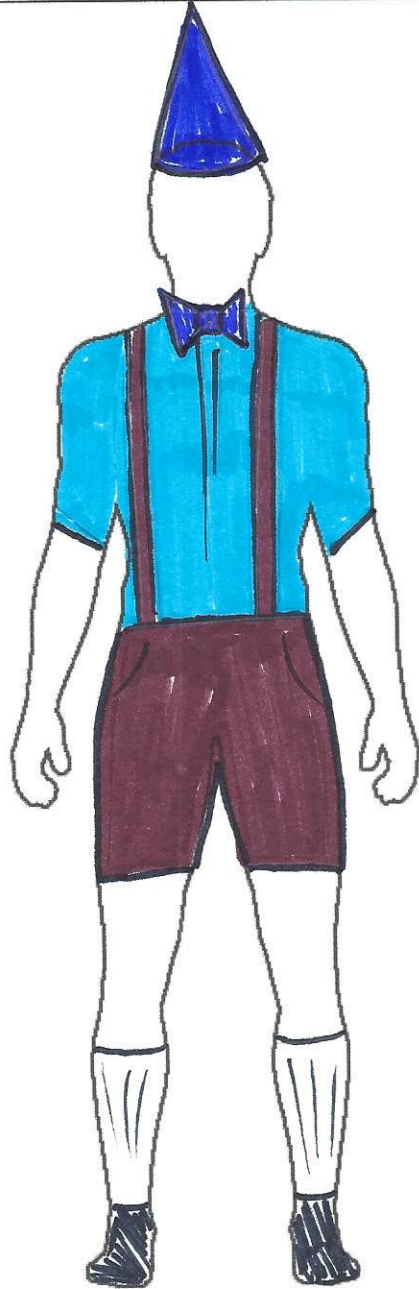

PINOCCHIO

COSTUME DESIGN

CHARACTER: Hickory

PINOCCHIO

COSTUME DESIGN

CHARACTER: LORENZO

PINOCCHIO

COSTUME DESIGN

CHARACTER: SILL

PINOCCHIO

COSTUME DESIGN

CHARACTER: Lampwick

PINOCCHIO

COSTUME DESIGN

CHARACTER: Jack

PINOCCHIO

COSTUME DESIGN

CHARACTER: PINOCCHIO

TAKE OFF WIG
+ WOOD GLOVES/socks
WHEN "REAL BOY"

PINOCCHIO

COSTUME DESIGN

CHARACTER: Geppetto

PINOCCHIO

COSTUME DESIGN

CHARACTER: Lucky Star

PINOCCHIO

COSTUME DESIGN

CHARACTER: BLUE FAIRY

PINOCCHIO

COSTUME DESIGN

CHARACTER: FIBBER THE FOX

PINOCCHIO