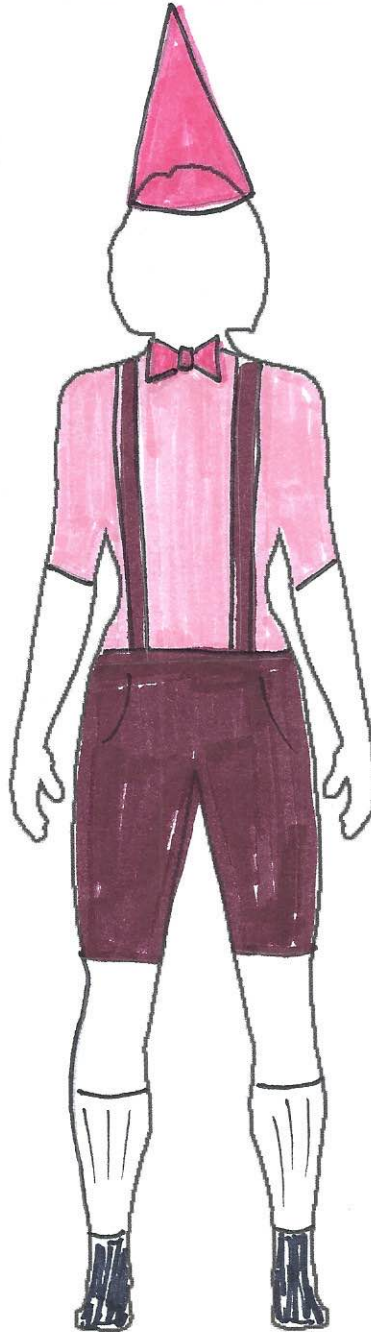

PINOCCHIO

COSTUME DESIGN

CHARACTER: Hickory

PINOCCHIO

COSTUME DESIGN

CHARACTER: LORENZO

PINOCCHIO

COSTUME DESIGN

CHARACTER: SILL

PINOCCHIO

COSTUME DESIGN

CHARACTER: Lampwick

PINOCCHIO

COSTUME DESIGN

CHARACTER: Jack

PINOCCHIO

COSTUME DESIGN

CHARACTER: PINOCCHIO

TAKE OFF WIG
+ WOOD GLOVES/socks
WHEN "REAL BOY"

PINOCCHIO

COSTUME DESIGN

CHARACTER: Geppetto

PINOCCHIO

COSTUME DESIGN